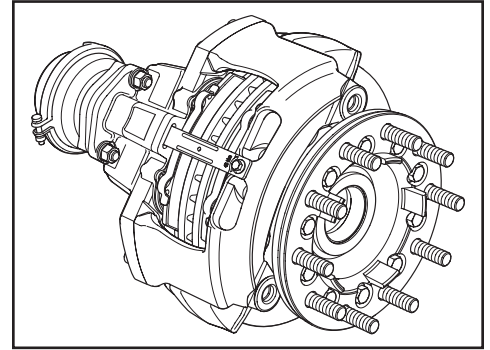

Part Number Update

Bulletin No: PNU-122-000

Effective Date: September 29, 2008

Cancels: N/A

Page: 1 of 1

Subject: Bendix® ESD-225™ Air Disc Brake (ADB) Rotor Service Kits

The table below shows the aftermarket Bendix ESD-225™ Air Disc Brake hub/rotor assemblies and their respective rotor service kits.

Note that wheel hubs, which typically have a much longer normal service life than the rotor, are sourced directly from the vehicle OEM, or the hub supplier shown below.

The part numbers below represent a simplification of previous service numbers and allow a smaller inventory to cover more applications.

Hub & Rotor Assembly Part Number	Bendix® Rotor Kit Part Number	OE Hub Manufacturer
Steer Axle Applications		
976035	977699	Webb Wheel
976036		
976037		
976038		
N/A*	803934	Con-Met
Drive Axle Applications		
976045	977699	Webb Wheel
976043		
Trailer Axle Applications		
977606	977699	Webb Wheel
977605		
977604		
977603		