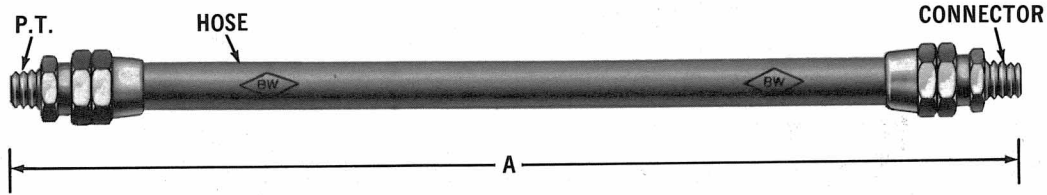

WITH DETACHABLE FITTINGS