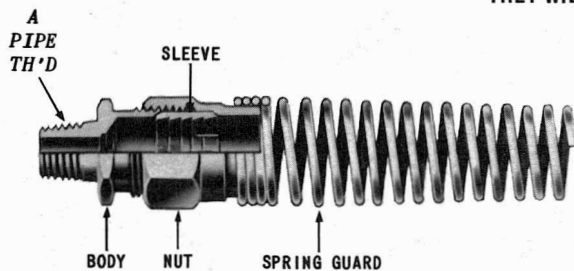

HOSE CONNECTOR PC. NO.	BODY PC. NO.	SLEEVE PC. NO.	NUT PC. NO.	A PIPE THD.	FOR HOSE
215539	215992	203610	203624	1/2"	3/8" I.D. Types A & B
215540	215993	203610	203624	1/4"	3/8" I.D. Types A & B
217604	216173	204741	212318	3/8"	7/16" I.D. Types A & B
224887	233470	203610	203624	3/8"	3/8" I.D. Types A & B
277810	243012	243014	243013	1/4"	1/4" I.D. Type B

FOR BW-101-M & BW-304-M HOSE

HOSE UNION PC. NO.	BODY PC. NO.	SLEEVE 2 REQ'D. PC. NO.	NUT 2 REQ'D. PC. NO.
216678	216694	203610	203624

METAL CORED HOSE FITTINGS ARE FOR SERVICE REPLACEMENT ONLY. THEY WILL NOT FIT STANDARD HOSE