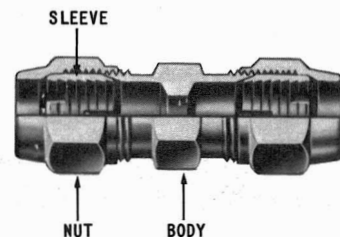

NOTE: HOSE FITTINGS ASSEMBLIES COMPLY WITH FEDERAL MOTOR VEHICLE SAFETY STANDARD 106 AS EFFECTIVE SEPT. 1, 1974.

HOSE CONNECTOR WITH SPRING PC. NO.	BODY PC. NO.	SLEEVE PC. NO.	NUT & SPRING ASSY. PC. NO.	NUT PC. NO.	SPRING PC. NO.	A PIPE THD.	FOR HOSE
215535	215992	203610	280652	203613	201045	1/2"	3/8" I.D. Types A & B
215536	215993	203610	280652	203613	201045	1/4"	3/8" I.D. Types A & B
216172	216173	204741	280653	204742	204743	3/8"	7/16" I.D. Types A & B
223907	233470	203610	280652	203613	201045	3/8"	3/8" I.D. Types A & B
276973	216173	204741	280654	204742	241762	3/8"	7/16" I.D. Types A & B
281539	243012	243014	281538	245886	245887	1/4"	1/4" I.D. Type B
288347	291795	204741	280653	204742	241762	1/2"	7/16" I.D. Types A & B

HOSE CONNECTOR PC. NO.	BODY PC. NO.	SLEEVE PC. NO.	NUT PC. NO.	A PIPE THD.	FOR HOSE
215539	215992	203610	203624	1/2"	3/8" I.D. Types A & B
215540	215993	203610	203624	1/4"	3/8" I.D. Types A & B
217604	216173	204741	212318	3/8"	7/16" I.D. Types A & B
224887	233470	203610	203624	3/8"	3/8" I.D. Types A & B
277810	243012	243014	243013	1/4"	1/4" I.D. Type B

FOR BW-101-M & BW-304-M HOSE

HOSE UNION PC. NO.	BODY PC. NO.	SLEEVE 2 REQ'D. PC. NO.	NUT 2 REQ'D. PC. NO.
216678	216694	203610	203624

METAL CORED HOSE FITTINGS ARE FOR SERVICE REPLACEMENT ONLY. THEY WILL NOT FIT STANDARD HOSE