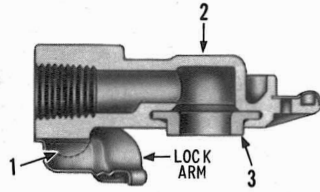

FOR BW-101-M & BW-304-M HOSE

HOSE UNION PC. NO.	BODY PC. NO.	SLEEVE 2 REQ'D. PC. NO.	NUT 2 REQ'D. PC. NO.
216678	216694	203610	203624

METAL CORED HOSE FITTINGS ARE FOR SERVICE REPLACEMENT ONLY. THEY WILL NOT FIT STANDARD HOSE

HOSE CONNECTOR PC. NO.	BODY PC. NO.	SLEEVE PC. NO.	NUT PC. NO.	SPRING GUARD PC. NO.	A PIPE THD.	FOR HOSE NO.
205169	200463	200464	200465	201045	1/4"	BW-145-M
205233	200394	200464	200465	201045	1/2"	BW-145-M

HOSE UNION PC. NO.	BODY PC. NO.	SLEEVE 2 REQ'D. PC. NO.	NUT PC. NO.	FOR HOSE NO.
217413	211569	200464	200465	BW-145-M

HOSE COUPLING PC. NO.	NIPPLE 1/2" PC. NO.
220165	NONE
220303	212324

NO.	PC. NO.	QUAN.	DESCRIPTION
1	212108	1	Plunger
2	212107	1	Spring Plug
3	212109	1	Spring
4	211155	1	Pin
5	213630	1	Packing Ring
6	212953	1	Body

 **FILTER SCREEN**
PC. NO. 241839
FITS ALL COUPLINGS

HC-1 HOSE COUPLING PC. NO.	NIPPLE 1/2" PC. NO.	FILTER SCREEN PC. NO.	LOCK ARM PC. NO.
275150	NONE	NONE	240233
275824	212324	NONE	240233
278523	NONE	NONE	243409*
278524	NONE	NONE	243410**
278698	NONE	241839	240233