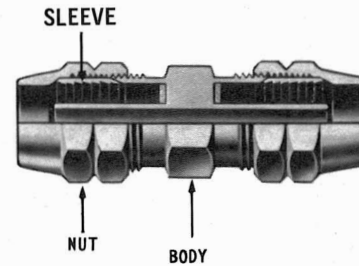

NOTE: HOSE FITTINGS ASSEMBLIES COMPLY WITH FEDERAL MOTOR VEHICLE SAFETY STANDARD 106 AS EFFECTIVE SEPT. 1, 1974.

HOSE CONNECTOR WITH SPRING PC. NO.	BODY PC. NO.	SLEEVE PC. NO.	NUT & SPRING ASSY. PC. NO.	NUT PC. NO.	SPRING PC. NO.	A PIPE THD.	FOR HOSE
215535	215992	203610	280652	203613	201045	1/2"	3/8" I.D. Types A & B
215536	215993	203610	280652	203613	201045	1/4"	3/8" I.D. Types A & B
216172	216173	204741	280653	204742	204743	3/8"	7/16" I.D. Types A & B
223907	233470	203610	280652	203613	201045	3/8"	3/8" I.D. Types A & B
276973	216173	204741	280654	204742	241762	3/8"	7/16" I.D. Types A & B
281539	243012	243014	281538	245886	245887	1/4"	1/4" I.D. Type B
288347	291795	204741	280653	204742	241762	1/2"	7/16" I.D. Types A & B

HOSE CONNECTOR PC. NO.	BODY PC. NO.	SLEEVE PC. NO.	NUT PC. NO.	A PIPE THD.	FOR HOSE
215539	215992	203610	203624	1/2"	3/8" I.D. Types A & B
215540	215993	203610	203624	1/4"	3/8" I.D. Types A & B
217604	216173	204741	212318	3/8"	7/16" I.D. Types A & B
224887	233470	203610	203624	3/8"	3/8" I.D. Types A & B
277810	243012	243014	243013	1/4"	1/4" I.D. Type B

FOR BW-101-M & BW-304-M HOSE

HOSE UNION PC. NO.	BODY PC. NO.	SLEEVE 2 REQ'D. PC. NO.	NUT 2 REQ'D. PC. NO.
216678	216694	203610	203624

METAL CORED HOSE FITTINGS ARE FOR SERVICE REPLACEMENT ONLY. THEY WILL NOT FIT STANDARD HOSE