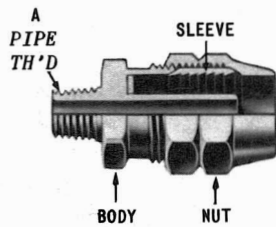

NOTE: HOSE FITTINGS ASSEMBLIES COMPLY WITH FEDERAL MOTOR VEHICLE SAFETY STANDARD 106 AS EFFECTIVE SEPT. 1, 1974.

HOSE CONNECTOR WITH SPRING PC. NO.	BODY PC. NO.	SLEEVE PC. NO.	NUT & SPRING ASSY. PC. NO.	NUT PC. NO.	SPRING PC. NO.	A PIPE THD.	FOR HOSE
215535	215992	203610	280652	203613	201045	1/2"	3/8" I.D. Types A & B
215536	215993	203610	280652	203613	201045	1/4"	3/8" I.D. Types A & B
216172	216173	204741	280653	204742	204743	3/8"	7/16" I.D. Types A & B
223907	233470	203610	280652	203613	201045	3/8"	3/8" I.D. Types A & B
276973	216173	204741	280654	204742	241762	3/8"	7/16" I.D. Types A & B
281539	243012	243014	281538	245886	245887	1/4"	1/4" I.D. Type B
288347	291795	204741	280653	204742	241762	1/2"	7/16" I.D. Types A & B

HOSE CONNECTOR PC. NO.	BODY PC. NO.	SLEEVE PC. NO.	NUT PC. NO.	A PIPE THD.	FOR HOSE
215539	215992	203610	203624	1/2"	3/8" I.D. Types A & B
215540	215993	203610	203624	1/4"	3/8" I.D. Types A & B
217604	216173	204741	212318	3/8"	7/16" I.D. Types A & B
224887	233470	203610	203624	3/8"	3/8" I.D. Types A & B
277810	243012	243014	243013	1/4"	1/4" I.D. Type B

FOR BW-101-M & BW-304-M HOSE

HOSE UNION PC. NO.	BODY PC. NO.	SLEEVE 2 REQ'D. PC. NO.	NUT 2 REQ'D. PC. NO.
216678	216694	203610	203624

METAL CORED HOSE FITTINGS ARE FOR SERVICE REPLACEMENT ONLY. THEY WILL NOT FIT STANDARD HOSE