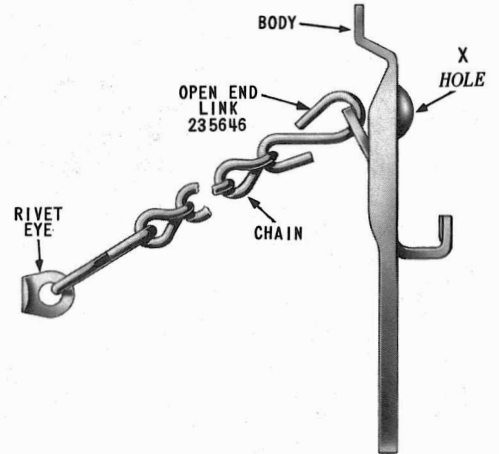

 **FILTER SCREEN**
PC. NO. 241839
FITS ALL COUPLINGS

HC-1 HOSE COUPLING PC. NO.	NIPPLE 1/2" PC. NO.	FILTER SCREEN PC. NO.	LOCK ARM PC. NO.
275150	NONE	NONE	240233
275824	212324	NONE	240233
278523	NONE	NONE	243409*
278524	NONE	NONE	243410**
278698	NONE	241839	240233

*Painted Blue.
**Painted Red.

NO.	PC. NO.	QUAN.	DESCRIPTION
1	240407	2	Screw & L. W.
2	240232	1	Body
3	213630	1	Packing Ring

TRU-CUPL HOSE COUPLINGS

HC-2 HOSE COUPLING PC. NO.	FILTER SCREEN PC. NO.	BODY PC. NO.	STAMPED S FOR SERV. OR E FOR EMERG.
278850	NONE	243655	S
278851	NONE	243656	E
278852	241839	243655	S
278853	241839	243656	E

NO.	PC. NO.	QUAN.	DESCRIPTION
1	240407	2	Screw & L. W.
2	213630	1	Packing Ring
3	240233	1	Lock Arm

DUMMY COUPLINGS

PC. NO. 244368

PC. NO. 245289
DUAL DUMMY HOSE COUPLINGS

DUMMY COUPLING PC. NO.	X HOLE DIA.
212227	NONE
234827	1/16"

DUMMY COUPLING WITH CHAIN PC. NO.	BODY PC. NO.	RIVET EYE PC. NO.	X HOLE DIA.	CHAIN PC. NO.
220635	213605	NONE	1/8	212930
220636	213607	NONE	NONE	212930
224810	213607	234393	NONE	212930
277994	213607	NONE	NONE	212930
282142	213605	NONE	1/8	246529