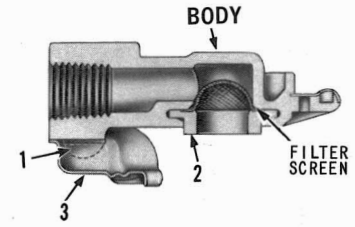

HOSE CONNECTOR PC. NO.	BODY PC. NO.	SLEEVE PC. NO.	NUT PC. NO.	SPRING GUARD PC. NO.	A PIPE THD.	FOR HOSE NO.
205169	200463	200464	200465	201045	1/4"	BW-145-M
205233	200394	200464	200465	201045	1/2"	BW-145-M

HOSE UNION PC. NO.	BODY PC. NO.	SLEEVE 2 REQ'D. PC. NO.	NUT PC. NO.	FOR HOSE NO.
217413	211569	200464	200465	BW-145-M

HOSE COUPLING PC. NO.	NIPPLE 1/2" PC. NO.
220165	NONE
220303	212324

NO.	PC. NO.	QUAN.	DESCRIPTION
1	212108	1	Plunger
2	212107	1	Spring Plug
3	212109	1	Spring
4	211155	1	Pin
5	213630	1	Packing Ring
6	212953	1	Body

 **FILTER SCREEN**
PC. NO. 241839
FITS ALL COUPLINGS

HC-1 HOSE COUPLING PC. NO.	NIPPLE 1/2" PC. NO.	FILTER SCREEN PC. NO.	LOCK ARM PC. NO.
275150	NONE	NONE	240233
275824	212324	NONE	240233
278523	NONE	NONE	243409*
278524	NONE	NONE	243410**
278698	NONE	241839	240233

*Painted Blue.
**Painted Red.

NO.	PC. NO.	QUAN.	DESCRIPTION
1	240407	2	Screw & L. W.
2	240232	1	Body
3	213630	1	Packing Ring

TRU-CUPL HOSE COUPLINGS

HC-2 HOSE COUPLING PC. NO.	FILTER SCREEN PC. NO.	BODY PC. NO.	STAMPED S FOR SERV. OR E FOR EMERG.
278850	NONE	243655	S
278851	NONE	243656	E
278852	241839	243655	S
278853	241839	243656	E