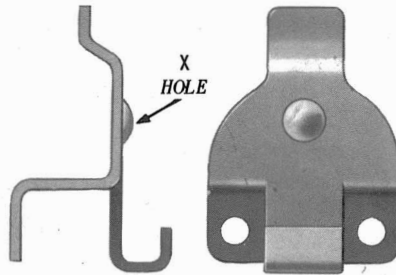

 **FILTER SCREEN**
PC. NO. 241839
FITS ALL COUPLINGS

HC-1 HOSE COUPLING PC. NO.	NIPPLE 1/2" PC. NO.	FILTER SCREEN PC. NO.	LOCK ARM PC. NO.
275150	NONE	NONE	240233
275824	212324	NONE	240233
278523	NONE	NONE	243409*
278524	NONE	NONE	243410**
278698	NONE	241839	240233

*Painted Blue.
**Painted Red.

NO.	PC. NO.	QUAN.	DESCRIPTION
1	240407	2	Screw & L. W.
2	240232	1	Body
3	213630	1	Packing Ring

TRU-CUPL HOSE COUPLINGS

HC-2 HOSE COUPLING PC. NO.	FILTER SCREEN PC. NO.	BODY PC. NO.	STAMPED S FOR SERV. OR E FOR EMERG.
278850	NONE	243655	S
278851	NONE	243656	E
278852	241839	243655	S
278853	241839	243656	E

NO.	PC. NO.	QUAN.	DESCRIPTION
1	240407	2	Screw & L. W.
2	213630	1	Packing Ring
3	240233	1	Lock Arm

DUMMY COUPLINGS

PC. NO. 244368

PC. NO. 245289
DUAL DUMMY HOSE COUPLINGS

DUMMY COUPLING PC. NO.	X HOLE DIA.
212227	NONE
234827	1/16"

DUMMY COUPLING WITH CHAIN PC. NO.	BODY PC. NO.	RIVET EYE PC. NO.	X HOLE DIA.	CHAIN PC. NO.
220635	213605	NONE	1/8	212930
220636	213607	NONE	NONE	212930
224810	213607	234393	NONE	212930
277994	213607	NONE	NONE	212930
282142	213605	NONE	1/8	246529