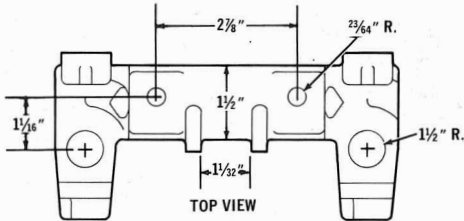

 **FILTER SCREEN**
PC. NO. 241839
FITS ALL COUPLINGS

HC-1 HOSE COUPLING PC. NO.	NIPPLE 1/2" PC. NO.	FILTER SCREEN PC. NO.	LOCK ARM PC. NO.
275150	NONE	NONE	240233
275824	212324	NONE	240233
278523	NONE	NONE	243409*
278524	NONE	NONE	243410**
278698	NONE	241839	240233

*Painted Blue.
**Painted Red.

NO.	PC. NO.	QUAN.	DESCRIPTION
1	240407	2	Screw & L. W.
2	240232	1	Body
3	213630	1	Packing Ring

TRU-CUPL HOSE COUPLINGS

HC-2 HOSE COUPLING PC. NO.	FILTER SCREEN PC. NO.	BODY PC. NO.	STAMPED S FOR SERV. OR E FOR EMERG.
278850	NONE	243655	S
278851	NONE	243656	E
278852	241839	243655	S
278853	241839	243656	E

NO.	PC. NO.	QUAN.	DESCRIPTION
1	240407	2	Screw & L. W.
2	213630	1	Packing Ring
3	240233	1	Lock Arm

DUMMY COUPLINGS

PC. NO. 244368

PC. NO. 245289
DUAL DUMMY HOSE COUPLINGS

DUMMY COUPLING PC. NO.	X HOLE DIA.
212227	NONE
234827	1/16"