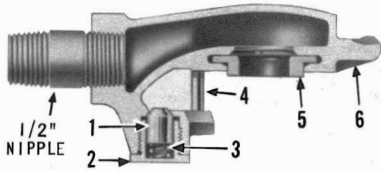

HOSE CONNECTOR PC. NO.	BODY PC. NO.	SLEEVE PC. NO.	NUT PC. NO.	A PIPE THD.	FOR HOSE
215539	215992	203610	203624	1/2"	3/8" I.D. Types A & B
215540	215993	203610	203624	1/4"	3/8" I.D. Types A & B
217604	216173	204741	212318	3/8"	7/16" I.D. Types A & B
224887	233470	203610	203624	3/8"	3/8" I.D. Types A & B
277810	243012	243014	243013	1/4"	1/4" I.D. Type B

FOR BW-101-M & BW-304-M HOSE

HOSE UNION PC. NO.	BODY PC. NO.	SLEEVE 2 REQ'D. PC. NO.	NUT 2 REQ'D. PC. NO.
216678	216694	203610	203624

METAL CORED HOSE FITTINGS ARE FOR SERVICE REPLACEMENT ONLY. THEY WILL NOT FIT STANDARD HOSE

HOSE CONNECTOR PC. NO.	BODY PC. NO.	SLEEVE PC. NO.	NUT PC. NO.	SPRING GUARD PC. NO.	A PIPE THD.	FOR HOSE NO.
205169	200463	200464	200465	201045	1/4"	BW-145-M
205233	200394	200464	200465	201045	1/2"	BW-145-M

HOSE UNION PC. NO.	BODY PC. NO.	SLEEVE 2 REQ'D. PC. NO.	NUT PC. NO.	FOR HOSE NO.
217413	211569	200464	200465	BW-145-M

HOSE COUPLING PC. NO.	NIPPLE 1/2" PC. NO.
220165	NONE
220303	212324

NO.	PC. NO.	QUAN.	DESCRIPTION
1	212108	1	Plunger
2	212107	1	Spring Plug
3	212109	1	Spring
4	211155	1	Pin
5	213630	1	Packing Ring
6	212953	1	Body