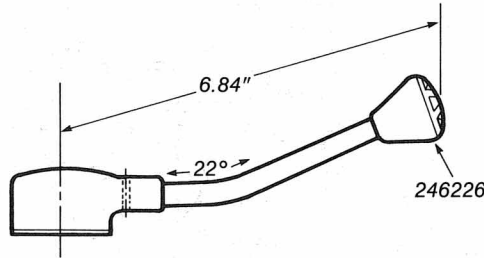

COMMON HEADS

Pc. No.	Set Screw	F°	G" (Dia.)
239939	No	—	.098
290952	No	—	.130
240834	Yes	270	.098

COMPLETE HEAD & HANDLE

Pc. No.	F°	I°	H"
276519	30	130	8.25
286154	225	0	5.50

COMMON HANDLES

Pc. No.	J"
239940	7.56
247118	2.81
248386	7.06
290699	7.56
298255	3.13
294473	6.54
240837	7.56

Knob	Color
246226	Black
246227	Red

HANDLE 294399

HANDLE 292106

HANDLE 249856

Clamp Pc. No.	K"	Color
240775	—	Black
240781	.18	Black
242240	.18	Red

CLAMP 290744

CLAMP 240939