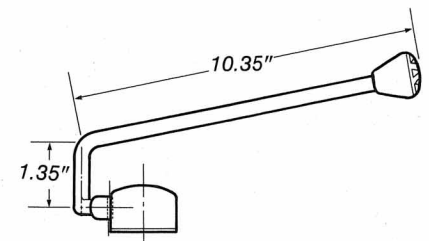

COMMON HEADS

Pc. No.	Set Screw	F°	G" (Dia.)
239939	No	—	.098
290952	No	—	.130
240834	Yes	270	.098

COMPLETE HEAD & HANDLE

Pc. No.	F°	I°	H"
276519	30	130	8.25
286154	225	0	5.50

COMMON HANDLES

Pc. No.	J"
239940	7.56
247118	2.81
248386	7.06
290699	7.56
298255	3.13
294473	6.54
240837	7.56

Knob	Color
246226	Black
246227	Red

HANDLE 294399

HANDLE 292106

HANDLE 249856

Clamp Pc. No.	K"	Color
240775	—	Black
240781	.18	Black
242240	.18	Red

CLAMP 290744

CLAMP 240939