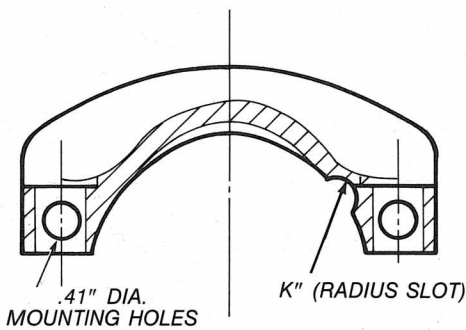

COMMON HEADS

Pc. No.	Set Screw	F°	G" (Dia.)
239939	No	—	.098
290952	No	—	.130
240834	Yes	270	.098

COMPLETE HEAD & HANDLE

Pc. No.	F°	I°	H"
276519	30	130	8.25
286154	225	0	5.50

COMMON HANDLES

Pc. No.	J"
239940	7.56
247118	2.81
248386	7.06
290699	7.56
298255	3.13
294473	6.54
240837	7.56

Knob	Color
246226	Black
246227	Red

HANDLE 294399

HANDLE 292106

HANDLE 249856

Clamp Pc. No.	K"	Color
240775	—	Black
240781	.18	Black
242240	.18	Red

CLAMP 290744

CLAMP 240939