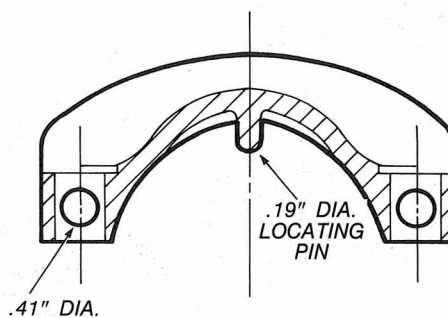

COMMON HEADS

Pc. No.	Set Screw	F°	G" (Dia.)
239939	No	—	.098
290952	No	—	.130
240834	Yes	270	.098

COMPLETE HEAD & HANDLE

Pc. No.	F°	I°	H"
276519	30	130	8.25
286154	225	0	5.50

COMMON HANDLES

Pc. No.	J"
239940	7.56
247118	2.81
248386	7.06
290699	7.56
298255	3.13
294473	6.54
240837	7.56

Knob	Color
246226	Black
246227	Red

HANDLE 294399

HANDLE 292106

HANDLE 249856

Clamp Pc. No.	K"	Color
240775	—	Black
240781	.18	Black
242240	.18	Red

CLAMP 290744

CLAMP 240939