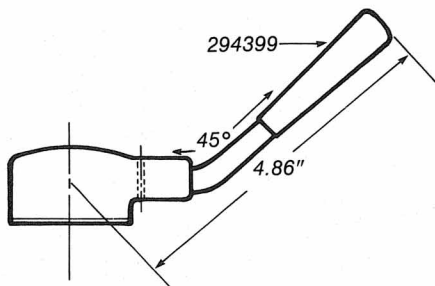

COMMON HEADS

Pc. No.	Set Screw	F°	G" (Dia.)
239939	No	—	.098
290952	No	—	.130
240834	Yes	270	.098

COMPLETE HEAD & HANDLE

Pc. No.	F°	I°	H"
276519	30	130	8.25
286154	225	0	5.50

COMMON HANDLES

Pc. No.	J"
239940	7.56
247118	2.81
248386	7.06
290699	7.56
298255	3.13
294473	6.54
240837	7.56

Knob	Color
246226	Black
246227	Red

HANDLE 294399

HANDLE 292106

HANDLE 249856

Clamp Pc. No.	K"	Color
240775	—	Black
240781	.18	Black
242240	.18	Red

CLAMP 290744

CLAMP 240939