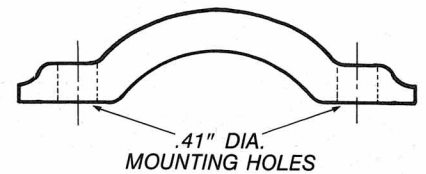

COMMON HEADS

Pc. No.	Set Screw	F°	G" (Dia.)
239939	No	—	.098
290952	No	—	.130
240834	Yes	270	.098

COMPLETE HEAD & HANDLE

Pc. No.	F°	I°	H"
276519	30	130	8.25
286154	225	0	5.50

COMMON HANDLES

Pc. No.	J"
239940	7.56
247118	2.81
248386	7.06
290699	7.56
298255	3.13
294473	6.54
240837	7.56

Knob	Color
246226	Black
246227	Red

HANDLE 294399

HANDLE 292106

HANDLE 249856

Clamp Pc. No.	K"	Color
240775	—	Black
240781	.18	Black
242240	.18	Red

CLAMP 290744

CLAMP 240939