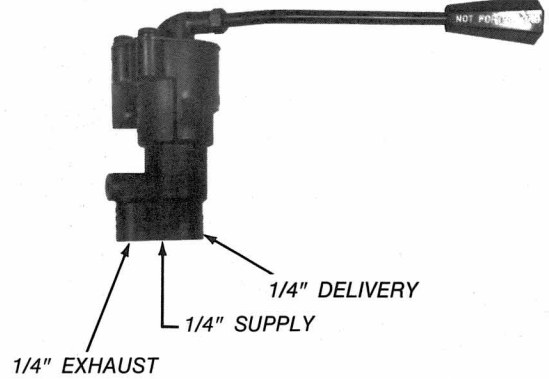

# TRAILER CONTROL VALVE CHANGEOVER

TC-7  
CONTROL VALVE

CATALOG  
**03-TC-1**

FROM

MIDLAND TRAILER BRAKE CONTROL  
FOR I.H.C. VEHICLES

MIDLAND PC. NO.	PORT SIZES		
	DELIVERY	SUPPLY	EXHAUST
KN20541	1/4	1/4	1/4

TO

TC-7  
TRAILER CONTROL VALVE  
101910  
FOR I.H.C. VEHICLES

FOR ADDITIONAL TC-7 INFORMATION SEE CATALOG PAGE 03-K-6.