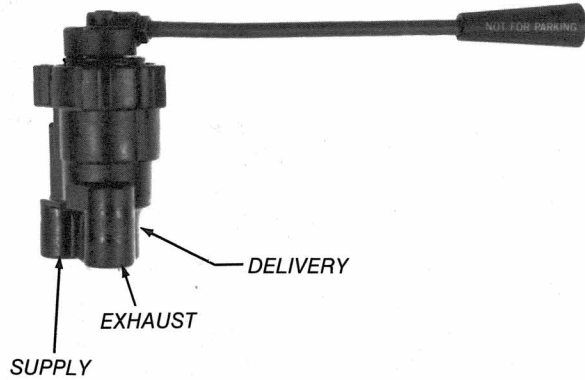

# TRAILER CONTROL VALVE CHANGEOVER

TC-7  
CONTROL VALVE

CATALOG  
**03-TC-1**

FROM

MIDLAND TRAILER BRAKE CONTROL  
FOR I.H.C. VEHICLES

MIDLAND PC. NO.	PORT SIZES		
	DELIVERY	SUPPLY	EXHAUST
KN20541	1/4	1/4	1/4

TO

TC-7  
TRAILER CONTROL VALVE  
101910  
FOR I.H.C. VEHICLES

FOR ADDITIONAL TC-7 INFORMATION SEE CATALOG PAGE 03-K-6.