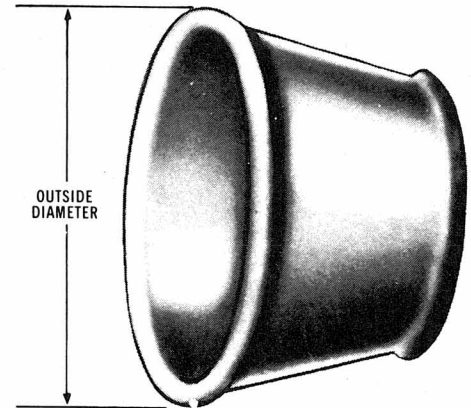

DIAPHRAGMS — SPRINGS
FOR ROTOCHAMBERS

DIAPHRAGMS

ROTOCHAMBER TYPE	MATERIAL		OUTSIDE DIAMETER
	RUBBER	NEOPRENE	
9	231472	236524	4 ⁵ / ₁₆ "
12	231506	236525	4 ²⁷ / ₃₂ "
16	231525	236526	5 ⁷ / ₁₆ "
20	231928	236527	5 ³¹ / ₃₂ "
24	231516	236528	6 ⁷ / ₁₆ "
30	231543	236529	7 ³ / ₃₂ "
36	231534	236530	7 ²¹ / ₃₂ "
50	231491	236531	8 ²⁹ / ₃₂ "

SPRINGS

SPRING PC. NO.	LENGTH	OUTSIDE DIA.	WIRE DIA.
231481	7 ¹ / ₄ "	2"	.112"
231513	6 ⁷ / ₈ "	1 ³⁵ / ₆₄ "	.1125"
231531	7 ²⁷ / ₃₂ "	2 ³ / ₁₆ "	.1415"
231933	7 ²⁹ / ₃₂ "	2 ⁵ / ₈ "	.162"
231522	7 ²⁷ / ₃₂ "	3"	.1875"
231549	8 ⁵ / ₈ "	3 ⁵ / ₈ "	.207"
231540	8 ⁷ / ₈ "	3 ⁵ / ₈ "	.2253"
231498	9"	3 ²¹ / ₃₂ "	.250"