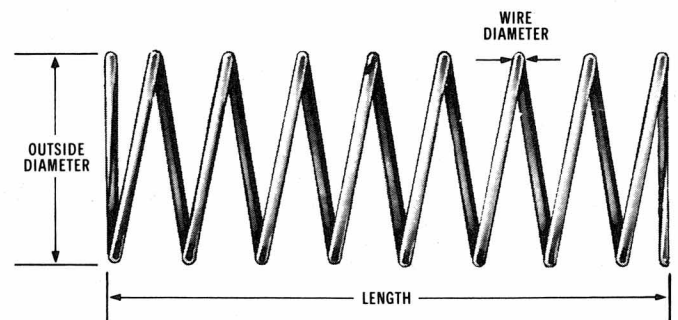

DIAPHRAGMS — SPRINGS
FOR ROTOCHAMBERS

DIAPHRAGMS

ROTOCHAMBER TYPE	MATERIAL		OUTSIDE DIAMETER
	RUBBER	NEOPRENE	
9	231472	236524	4 ⁵ / ₁₆ "
12	231506	236525	4 ²⁷ / ₃₂ "
16	231525	236526	5 ⁷ / ₁₆ "
20	231928	236527	5 ³¹ / ₃₂ "
24	231516	236528	6 ⁷ / ₁₆ "
30	231543	236529	7 ³ / ₃₂ "
36	231534	236530	7 ²¹ / ₃₂ "
50	231491	236531	8 ²⁹ / ₃₂ "

SPRINGS

SPRING PC. NO.	LENGTH	OUTSIDE DIA.	WIRE DIA.
231481	7 ¹ / ₄ "	2"	.112"
231513	6 ⁷ / ₈ "	1 ³⁵ / ₆₄ "	.1125"
231531	7 ²⁷ / ₃₂ "	2 ³ / ₁₆ "	.1415"
231933	7 ²⁹ / ₃₂ "	2 ⁵ / ₈ "	.162"
231522	7 ²⁷ / ₃₂ "	3"	.1875"
231549	8 ⁵ / ₈ "	3 ⁵ / ₈ "	.207"
231540	8 ⁷ / ₈ "	3 ⁵ / ₈ "	.2253"
231498	9"	3 ²¹ / ₃₂ "	.250"